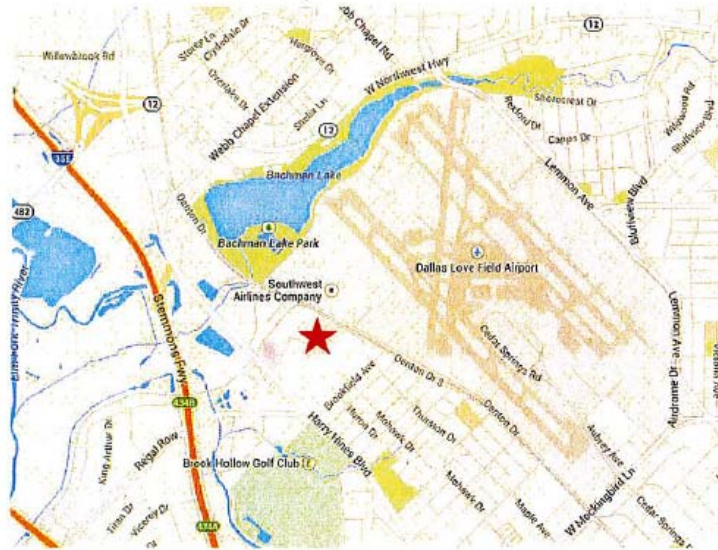

**ATD Dallas May Chapter Meeting
Talent Development Professionals Need to be
Organizational & Industry Champions**

Directions

From I-35 N

Take Regal Row Exit-make a right

Go through the light at Harry Hines to Denton Drive

Make a left on Denton to Wyman-building will be on the left

From I-35S

Take Regal Row exit-make a left

Go through the light at Harry Hines to Denton Drive

Make a left on Denton to Wyman-building will be on the left

*Event signage will be located on the corner of Denton Drive and Wyman and also inside the gate.#

Important Parking Information

Southwest Airlines Training

Southwest Airlines Training building is located at 2432 Wyman St, Dallas, TX 75235. Wyman St is off Denton Dr., west of Love Field Airport.